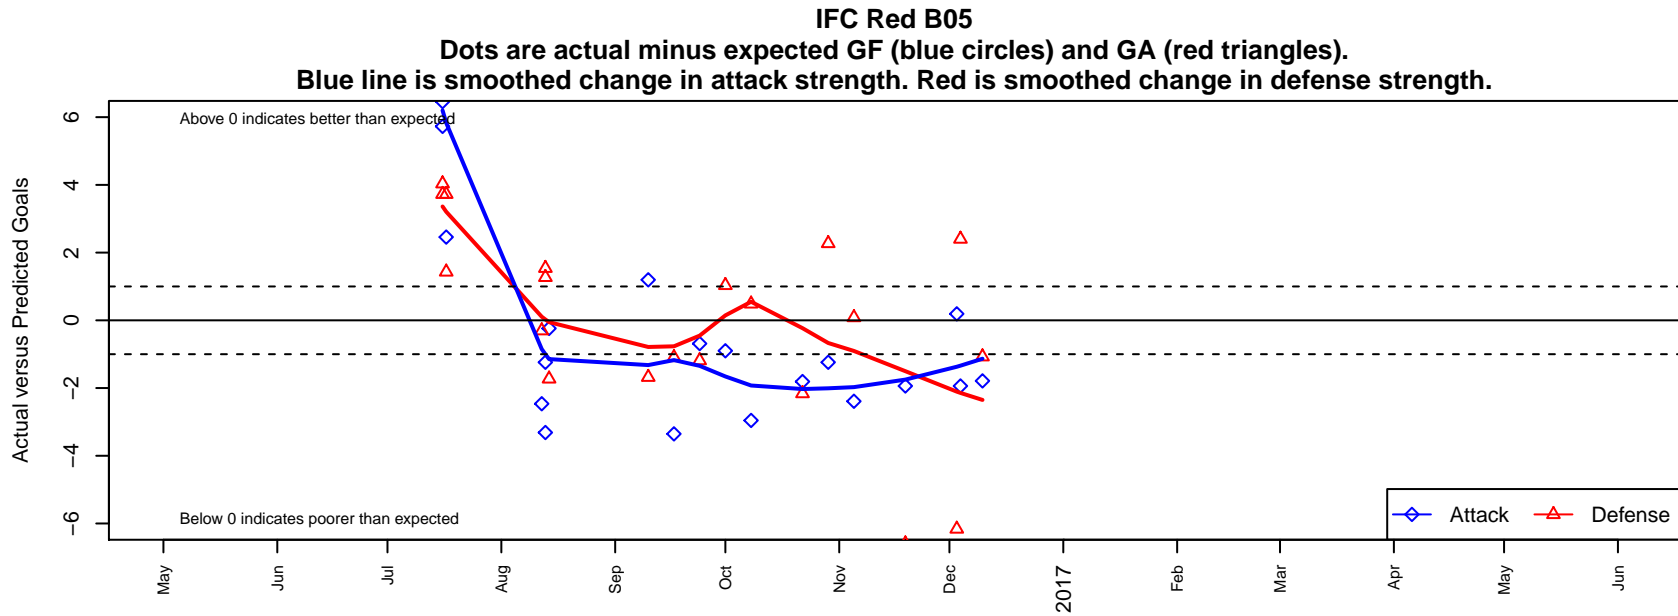

**attack and defense variance (black dot)
relative to other teams
and top 10 in region**

**attack and defense rating
relative to others at age
and all opponents in last 13 months**

IFC Red B05

Issaquah FC
Issaquah, WA
B05 total strength=388
attack=0.43 defense=0.14
fall league = NPSL Div 3 (05) U12
notes= Dieker 2016

alt names used:
IFC B05 Select
IFC 05
IFC B05 Red/Dieker

Venues played:
2016 KITG BU12 Green
2016 Blast Off B2005 C
2016 NPSL Division 3 (05) U12