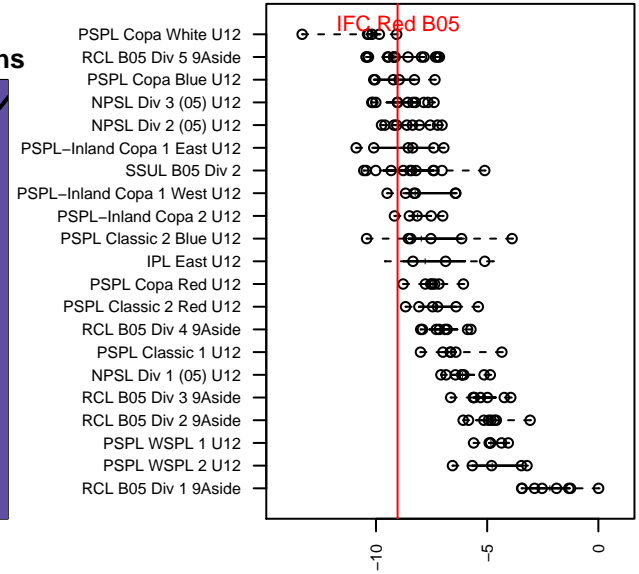

IFC Red B05

Issaquah FC
 Issaquah, WA
 B05 total strength=388
 attack=0.43 defense=0.14
 fall league = NPSL Div 3 (05) U12
 notes= Dieker 2016

alt names used:
 IFC B05 Select
 IFC 05
 IFC B05 Red/Dieker

Venues played:
 2016 KITG BU12 Green
 2016 Blast Off B2005 C
 2016 NPSL Division 3 (05) U12

**attack and defense variance (black dot)
relative to other teams
and top 10 in region**

**attack and defense rating
relative to others at age
and all opponents in last 13 months**